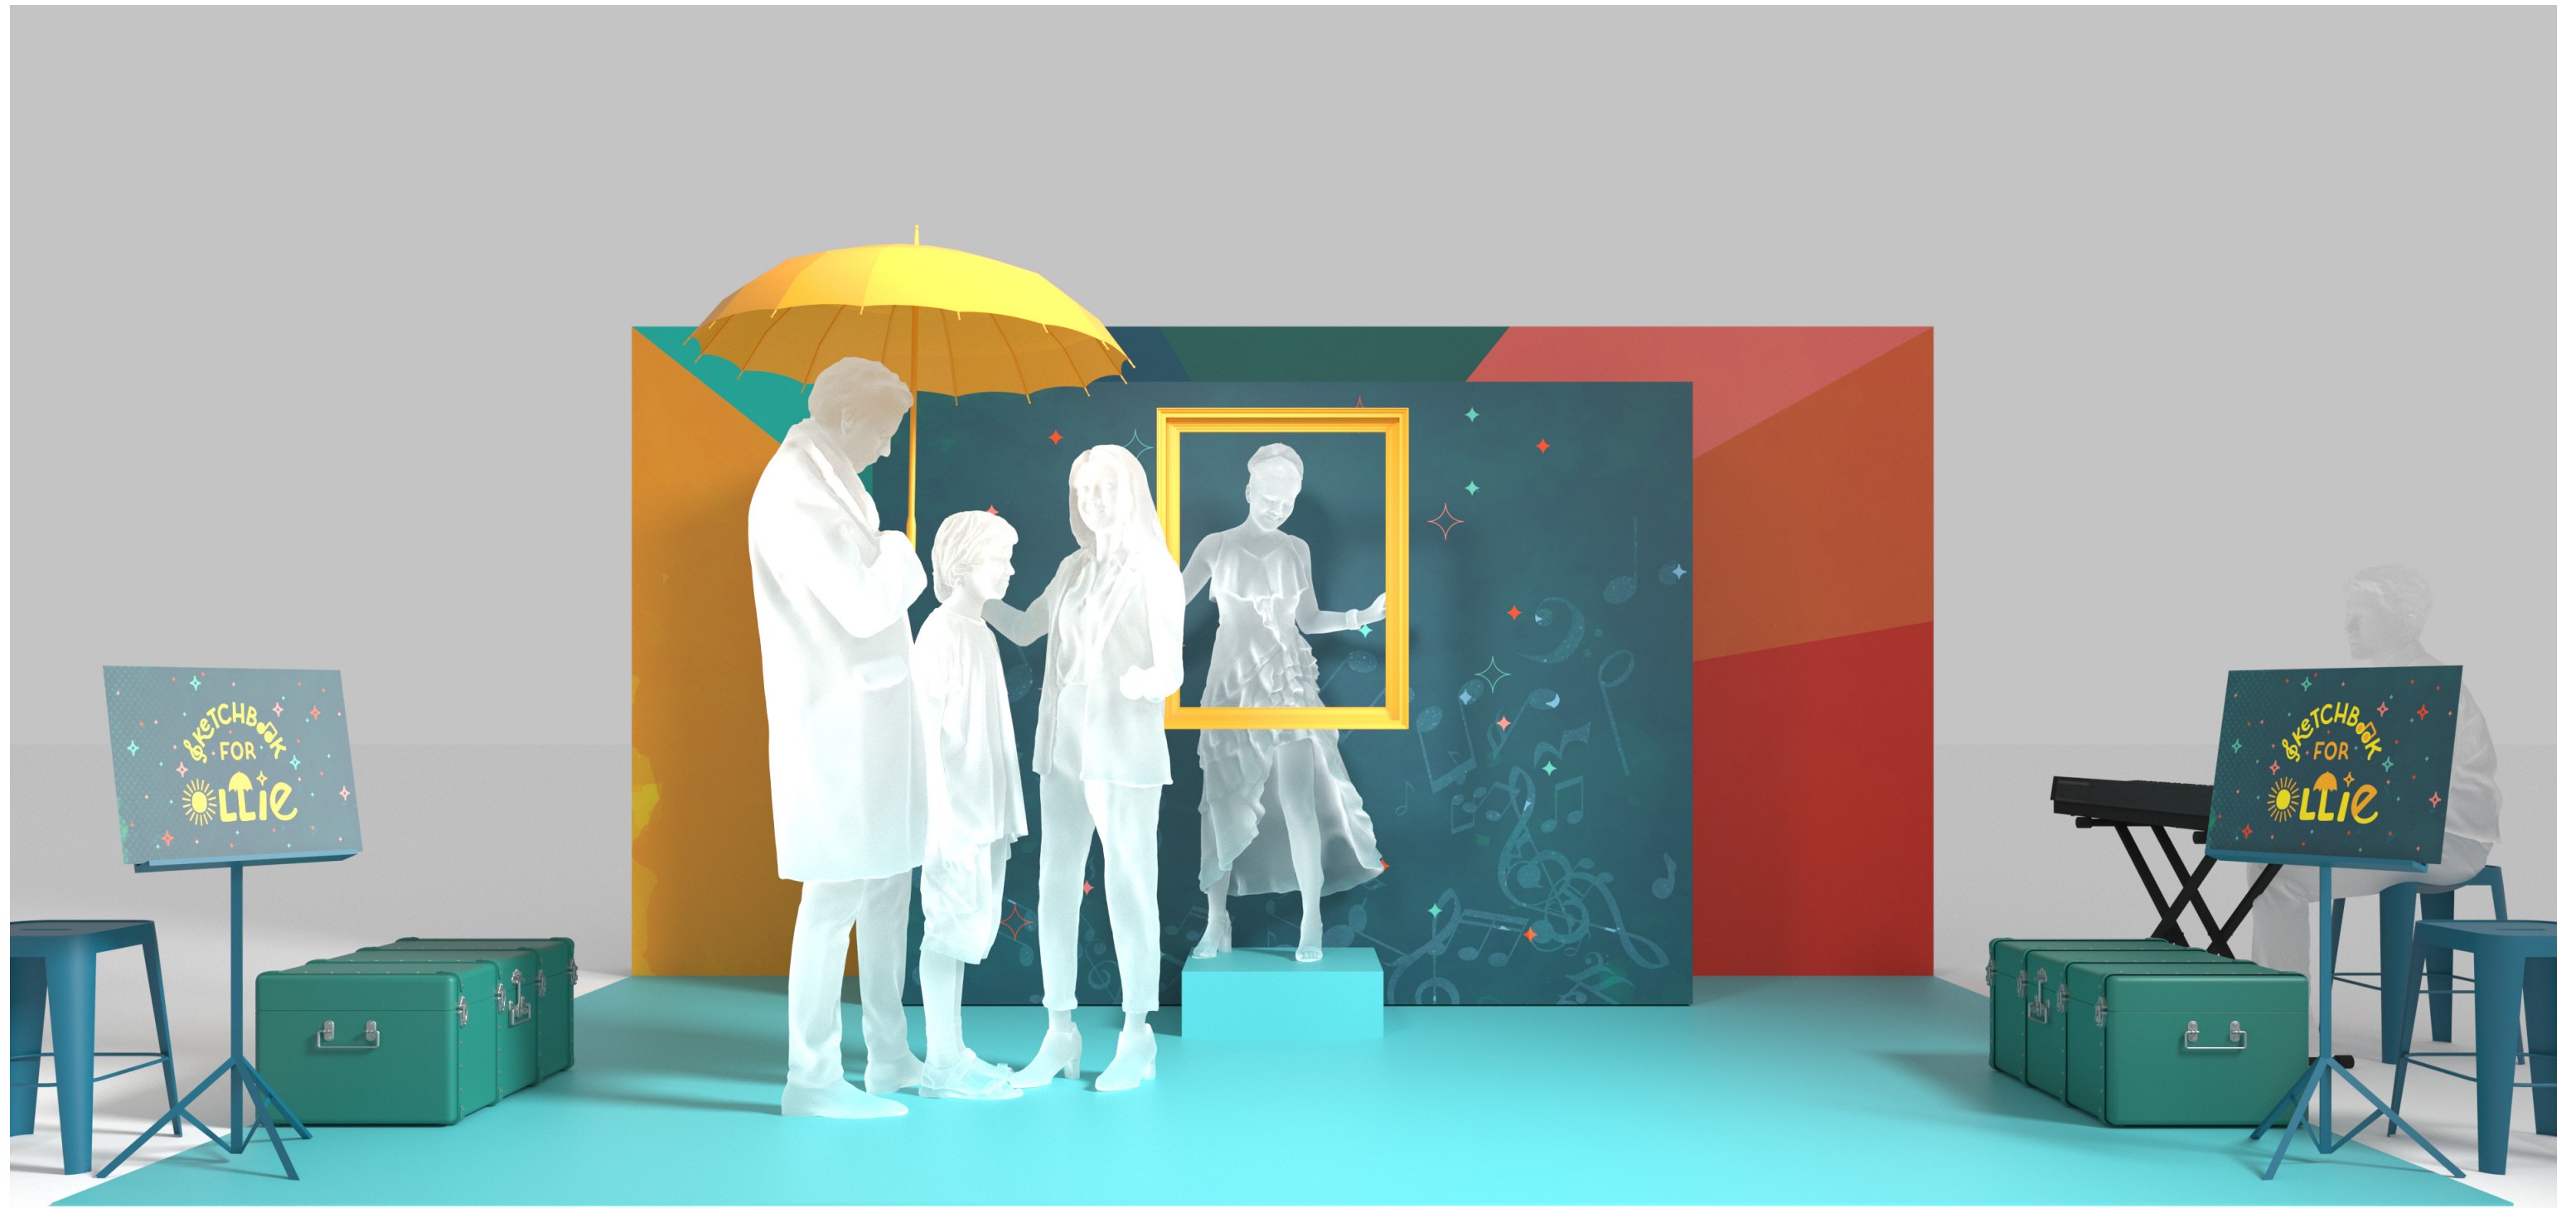

Sketchbook
FOR

☀️ ☂️ ✨
Lillie

MUSIC AND LIBRETTO BY: RACHEL J. PETERS

LYRIC OPERA OF KANSAS CITY
DIRECTED BY: NEDRA DIXON
SET DESIGN BY: STEVEN C. KEMP
RENDERS
DATE: 07.18.22

STEVEN C. KEMP DESIGN
C:347.891.4745
SCRAIGKEMP@GMAIL.COM
WWW.STEVENCKEMP.COM

SCENE 2 | 3 | 4 - AUNT LEEZA'S APARTMENT
RENDER - VIEW FROM CENTER

SKETCHBOOK FOR OLLIE
DATE: 07.03.22 | PAGE: 5