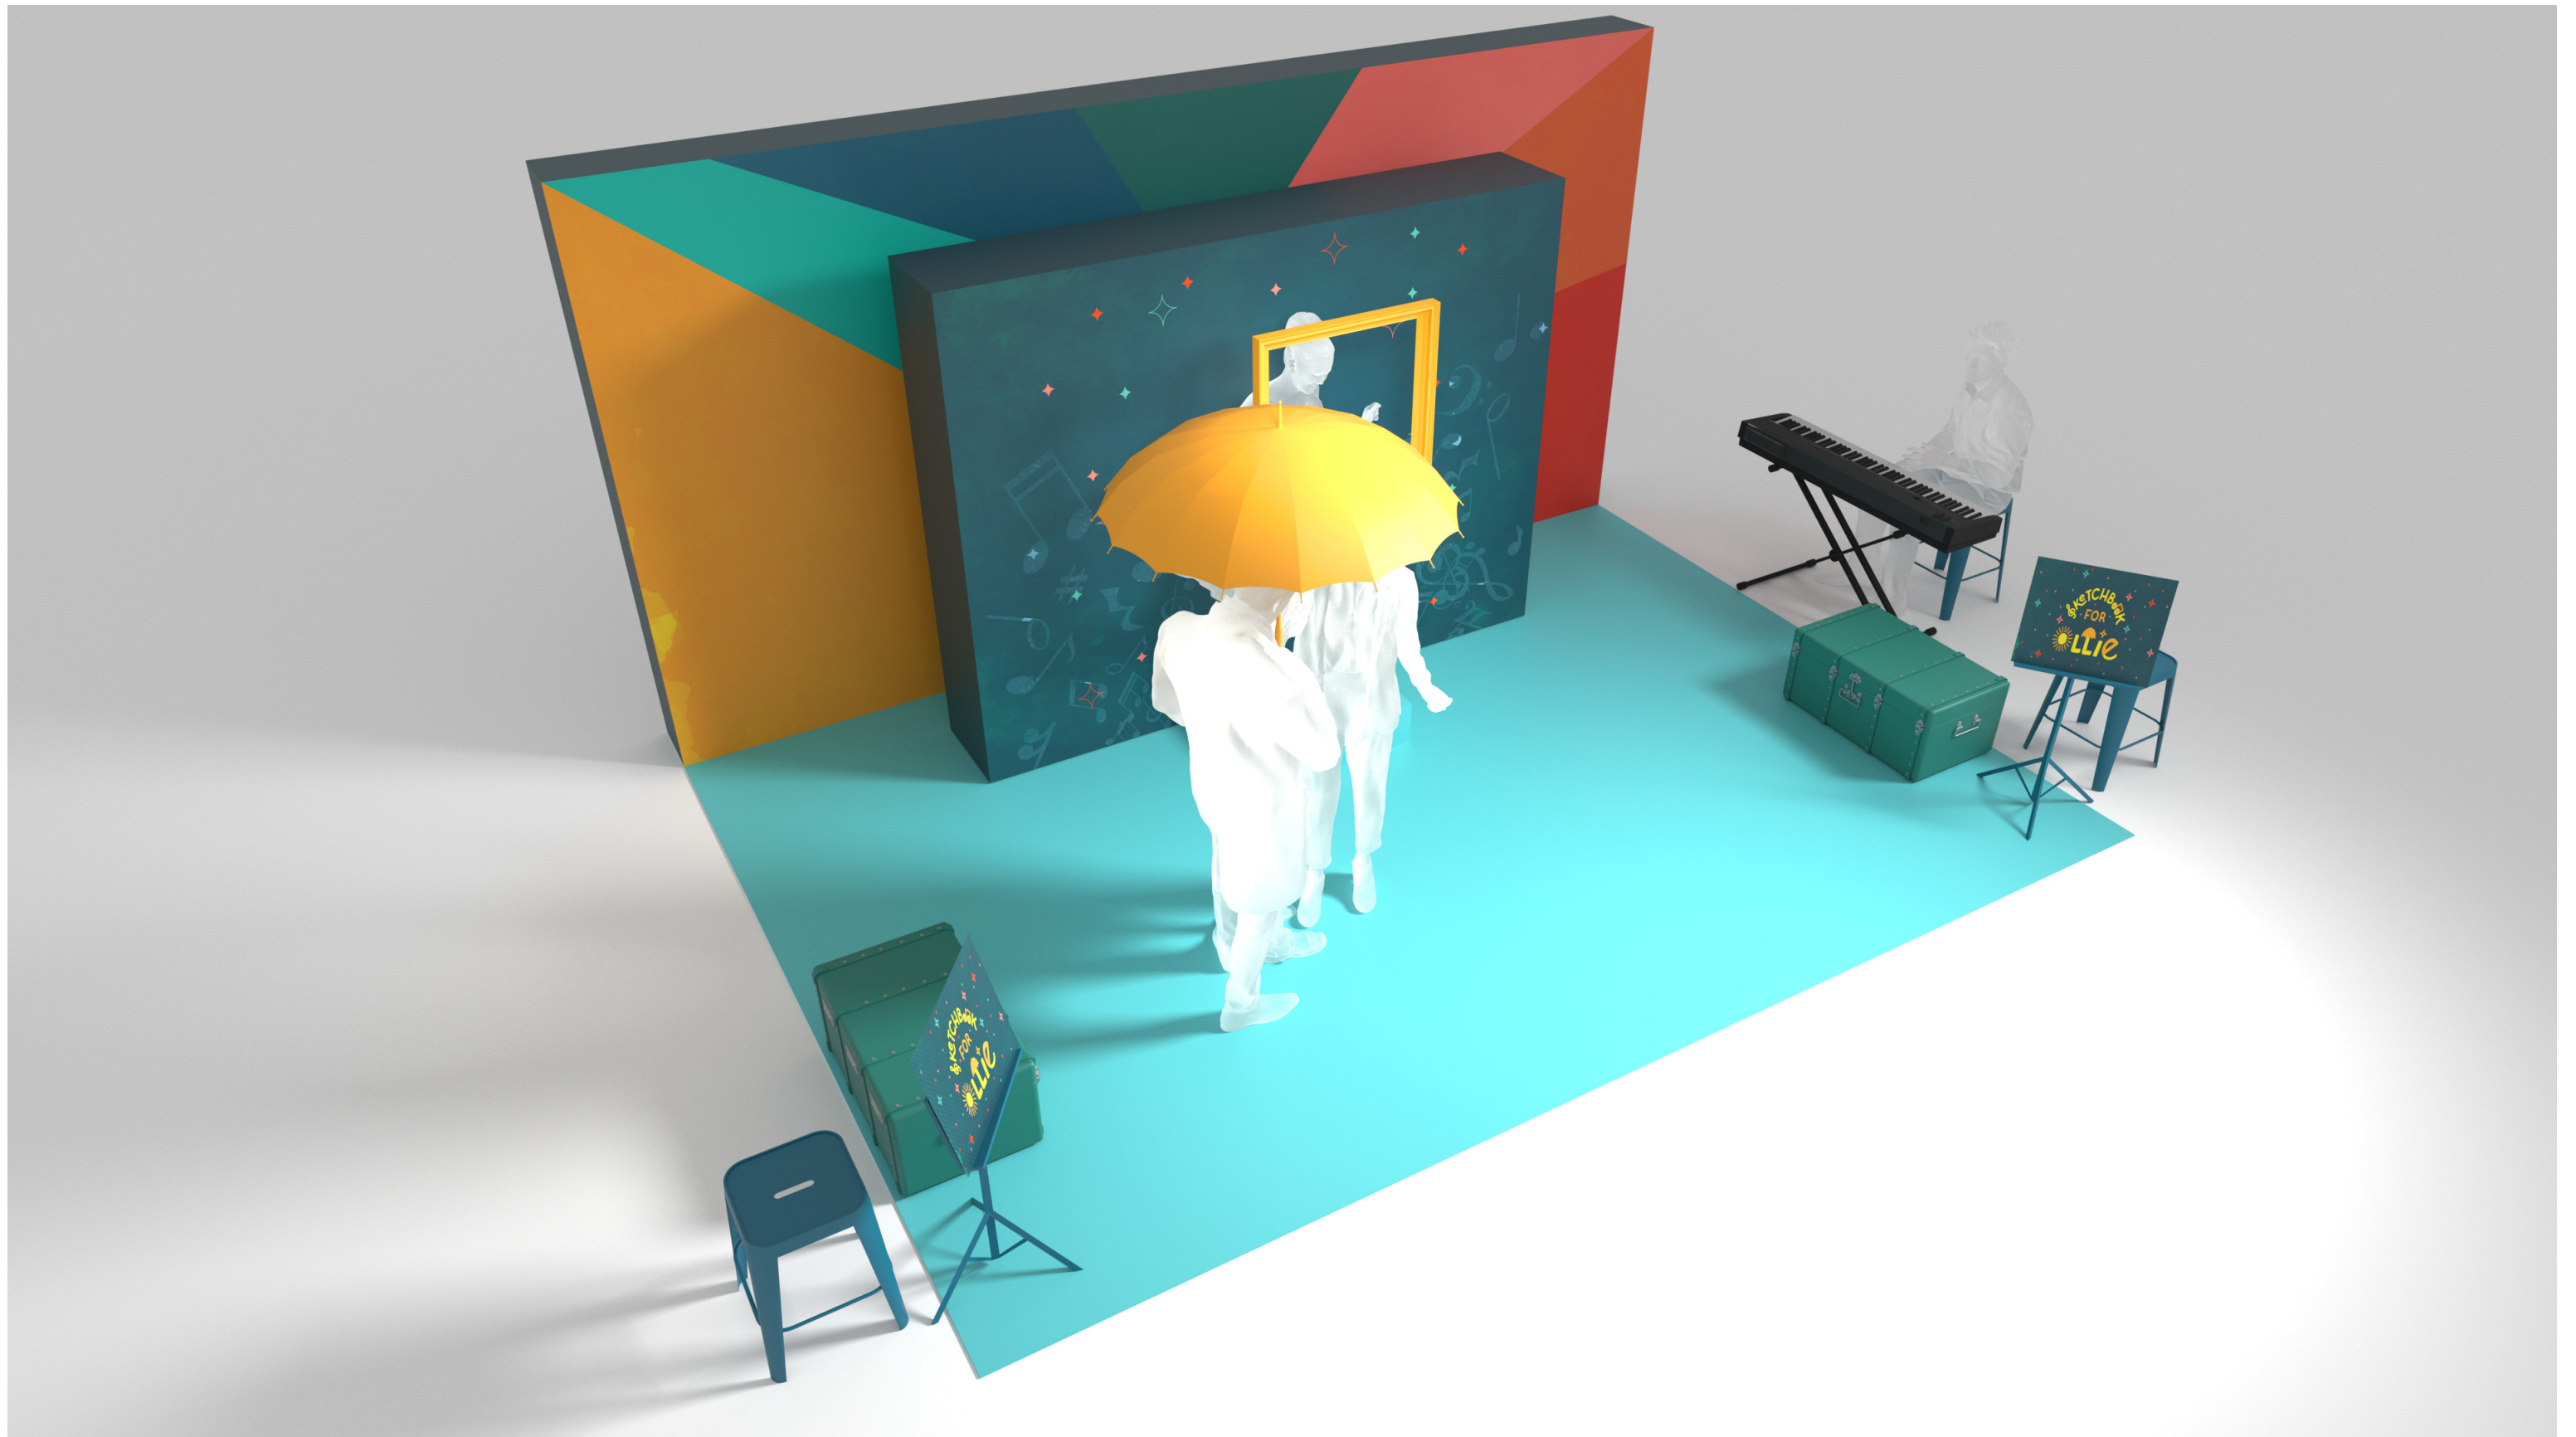

Sketchbook
FOR

☀️ ☂️ ✨
Lillie

MUSIC AND LIBRETTO BY: RACHEL J. PETERS

LYRIC OPERA OF KANSAS CITY
DIRECTED BY: NEDRA DIXON
SET DESIGN BY: STEVEN C. KEMP
RENDERS
DATE: 07.18.22

STEVEN C. KEMP DESIGN
C:347.891.4745
SCRAIGKEMP@GMAIL.COM
WWW.STEVENCKEMP.COM

SCENE 2 | 3 | 4 - AUNT LEEZA'S APARTMENT
RENDER - VIEW FROM CENTER

SKETCHBOOK FOR OLLIE
DATE: 07.03.22 | PAGE: 5