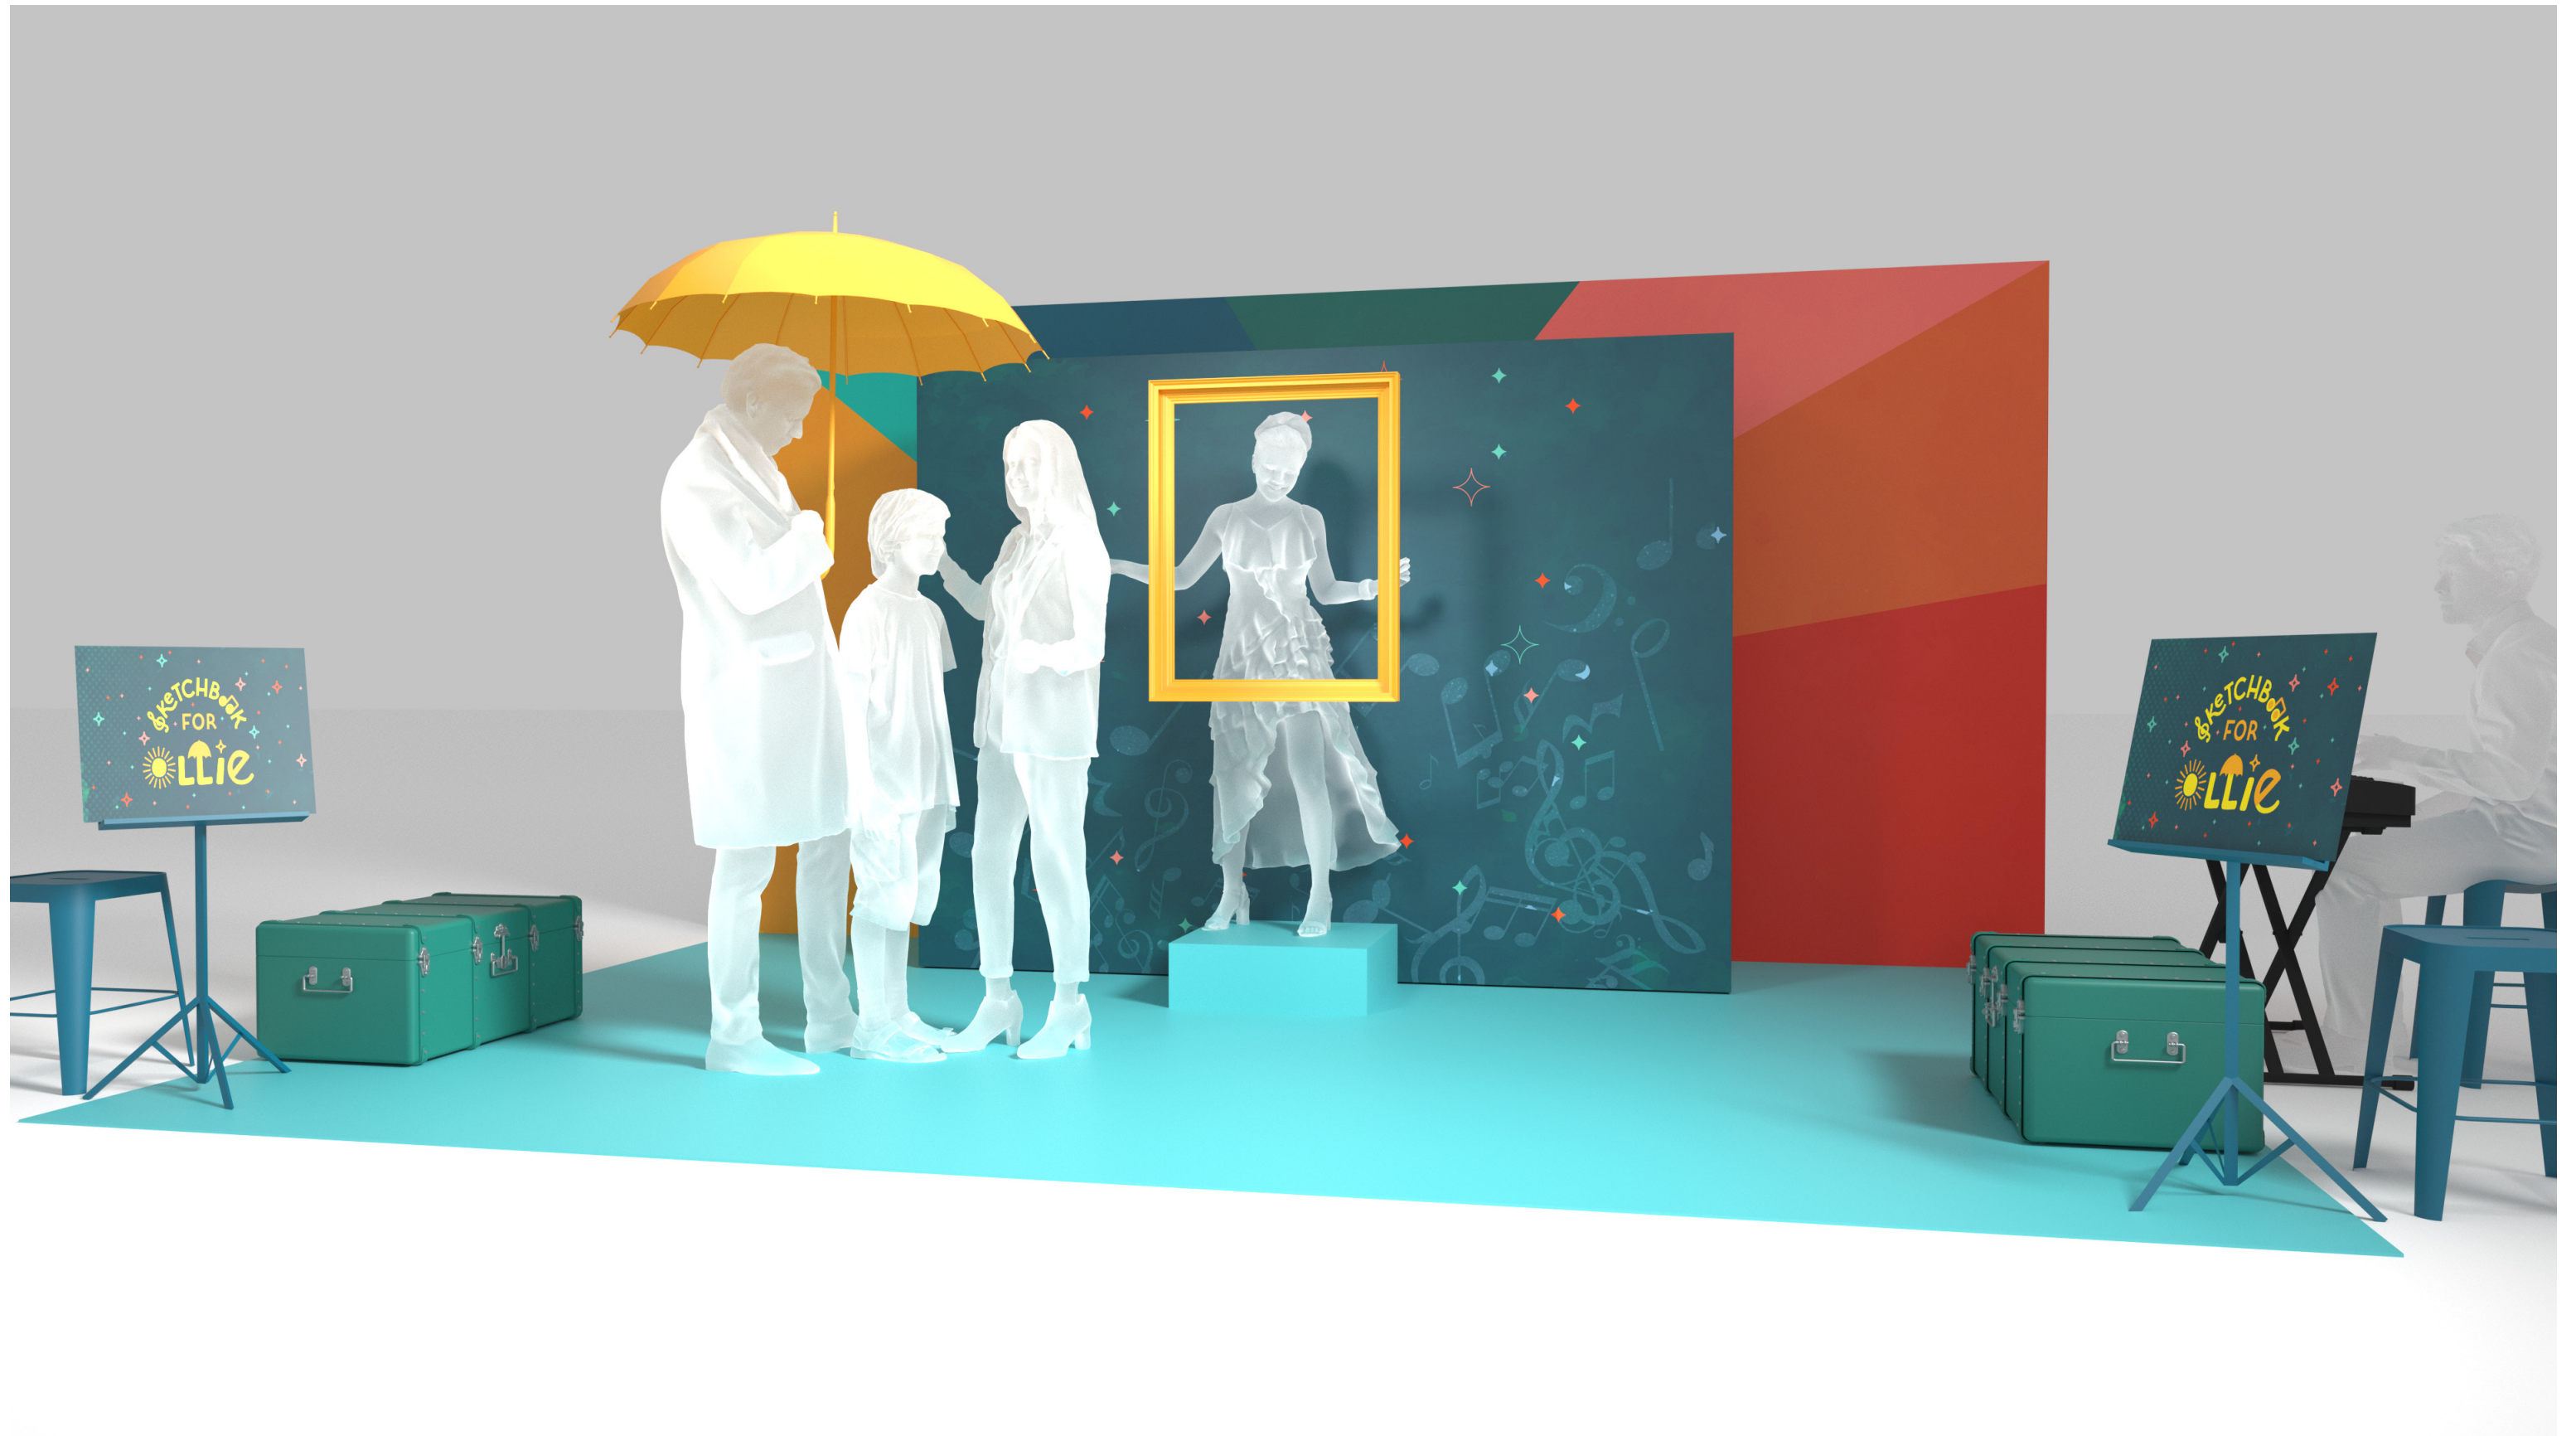

Sketchbook
FOR

☀️ ☂️ ✨
Lillie

MUSIC AND LIBRETTO BY: RACHEL J. PETERS

LYRIC OPERA OF KANSAS CITY
DIRECTED BY: NEDRA DIXON
SET DESIGN BY: STEVEN C. KEMP
RENDERS
DATE: 07.18.22

STEVEN C. KEMP DESIGN
C:347.891.4745
SCRAIGKEMP@GMAIL.COM
WWW.STEVENCKEMP.COM

SCENE 2 | 3 | 4 - AUNT LEEZA'S APARTMENT
RENDER - VIEW FROM CENTER

SKETCHBOOK FOR OLLIE
DATE: 07.03.22 | PAGE: 5